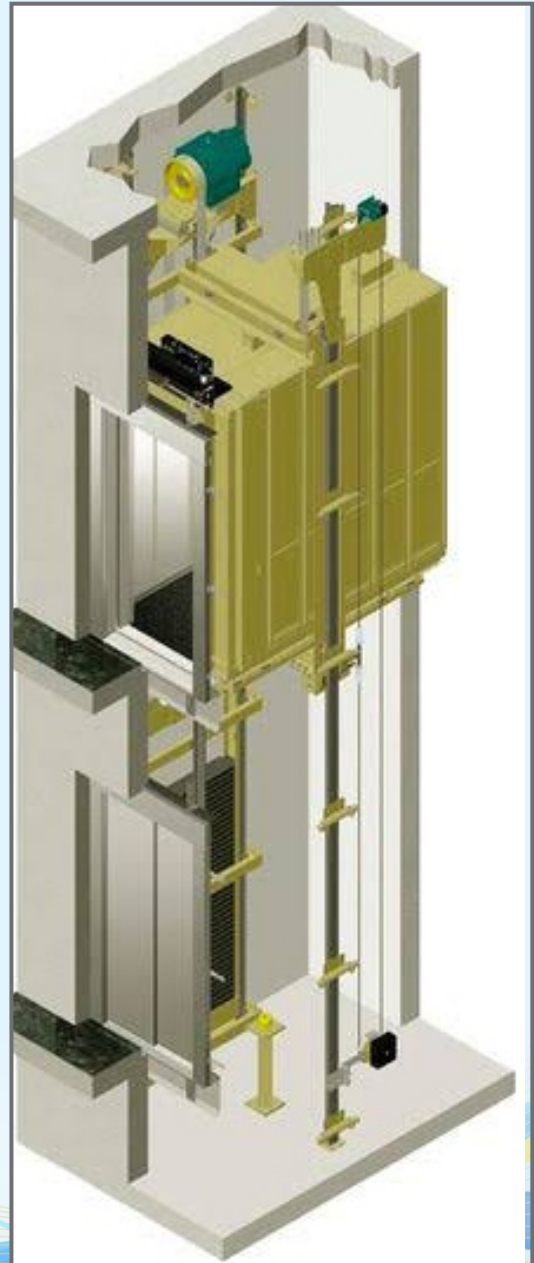

SAFEWAY ELEVATORS

AUTOMATIC DOORS

Centre Opening Door

Telescopic Door

Centre Opening Glass Door

Auto Glass Door

Capacity		Car Inside		Shaft Inside		Entranc		Machine Room		Speed Up to	Pit Depth	Over Head
PER	KG	A	B	C	D	E	H	F	G	1.5	1600	4800
6	408	1100	1000	1600	1550	700 x 2000		3400	4100			
8	544	1300	1100	1800	1650	800 x 2000		3400	4400			
10	680	1350	1300	1850	1850	800 x 2000		3400	4600			
13	884	2000	1100	2500	1750	900 x 2000		4000	4400			
16	1088	2000	1300	2500	1950	1000 x 2000		4000	4600			
20	1360	2000	1550	2500	2200	4000 x 2000		4000	4900			

MANUAL DOOR

Collapsible Door

Accordion Door

Swing Door

Telescopic Door

Capacity		Car Inside		Shaft Inside		Entranc		Machine Room		Speed Up to	Pit Depth	Over Head
PER	KG	A	B	C	D	E	H	F	G			
4	272	1040	740	1520	1220	700 x 2000		3000	3700	0.63	1500	4300
5	340	1220	780	1670	1220	700 x 2000		3200	3700			
6	408	1220	910	1670	1370	700 x 2000		3200	3800			
8	544	1170	1220	1830	1700	800 x 2000		3500	4000			

Freight Lift

Hospital Lift

MRL Lift

LIFT CABIN

Infrared Sensor

Safety Speed Governar

Infrared Sensor

False Ceilings