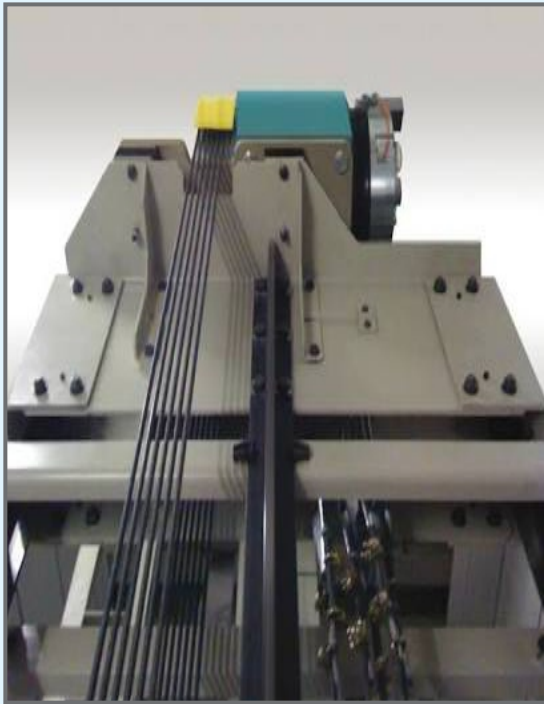

SAFEWAY ELEVATORS

AUTOMATIC DOORS

Centre Opening Door

Telescopic Door

Centre Opening Glass Door

Auto Glass Door

Capacity		Car Inside		Shaft Inside		Entranc		Machine Room		Speed Up to	Pit Depth	Over Head
PER	KG	A	B	C	D	E	H	F	G	1.5	1600	4800
6	408	1100	1000	1600	1550	700 x 2000		3400	4100			
8	544	1300	1100	1800	1650	800 x 2000		3400	4400			
10	680	1350	1300	1850	1850	800 x 2000		3400	4600			
13	884	2000	1100	2500	1750	900 x 2000		4000	4400			
16	1088	2000	1300	2500	1950	1000 x 2000		4000	4600			
20	1360	2000	1550	2500	2200	4000 x 2000		4000	4900			

MANUAL DOOR

Collapsible Door

Accordion Door

Swing Door

Telescopic Door

Capacity		Car Inside		Shaft Inside		Entranc		Machine Room		Speed Up to	Pit Depth	Over Head
PER	KG	A	B	C	D	E	H	F	G			
4	272	1040	740	1520	1220	700 x 2000		3000	3700	0.63	1500	4300
5	340	1220	780	1670	1220	700 x 2000		3200	3700			
6	408	1220	910	1670	1370	700 x 2000		3200	3800			
8	544	1170	1220	1830	1700	800 x 2000		3500	4000			

Freight Lift

Hospital Lift

MRL Lift

LIFT CABIN

Infrared Sensor

Safety Speed Governar

Infrared Sensor

False Ceilings